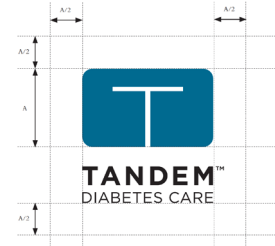

VERTICAL LOGO

TANDEM™
DIABETES CARE

Pantone 7470 C
CMYK 90 20 10 45
RGB 0 97 130
WEB SAFE #006182

K 100
RGB 0 0 0
WEBSAFE #000000

TANDEM™
DIABETES CARE

TANDEM™
DIABETES CARE

BRAND COLORS

MAIN COLORS